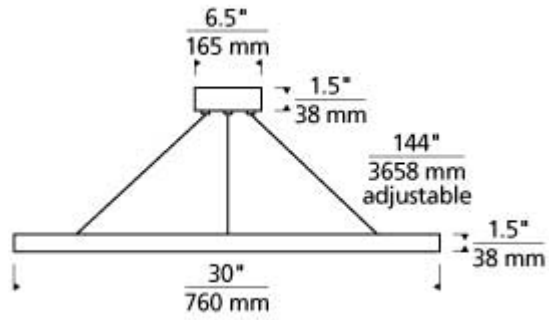

SPEC SHEET

Fiama 30" Suspension

Item # 700FIA30S-LED930

Designer: Tech Lighting

Ordering Information

Finish

B - Black
S - Satin Nickel
W - White

Shape

30 - 30" Diameter

Lamp Type

-LED930 - LED 90 CRI 3000K 120V-277V UNV