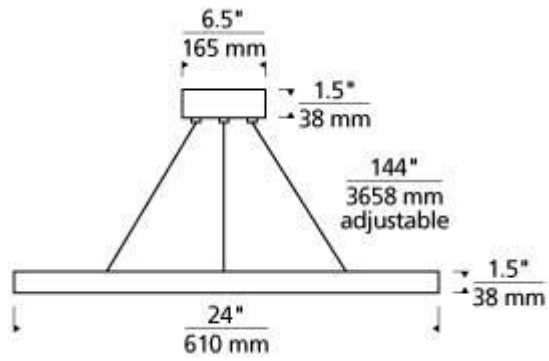

**Fiama 24" Suspension**

Item # 700FIA24S-LED930

Designer: Sean Lavin

**Specifications**

Includes 51.7 watt, 3685.3 delivered lumen, 90 CRI, 3000K LED module. Dimmable with most LED compatible ELV, TRIAC and 0-10V dimmers. Fixture provided with twelve feet of field-cutable cable to match finish selection.

Length: 24"

Width: 24"

Height: 1.5"

Diameter: 24"

**Features**

Dimmable

Field-Cutable Cable

Available in LED

**Fiama 24" Suspension**

Item # 700FIA24S-LED930

Designer: Sean Lavin

**Ordering Information**

**Finish**

- B - Black
- S - Satin Nickel
- W - White

**Shape**

24 - 24" Diameter