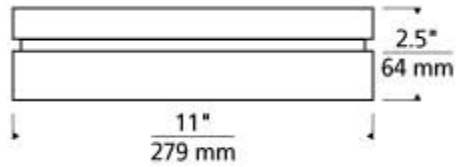

SPEC SHEET

Cirque Large Flush Mount

Item # 700CQLS-LED

Designer: Tech Lighting

Ordering Information

Finish

- C - Chrome
- R - Aged Brass
- S - Satin Nickel
- Z - Antique Bronze

Shape

- L - Large

Lamp Type

- Incandescent 120V
- -LED - LED 90 CRI 2700K 120V
- -LED3 - LED 90 CRI 3000K 120V
- -LED3-277 - LED 90 CRI 3000K 277V