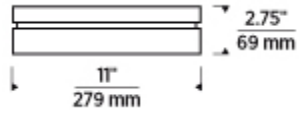

SPEC SHEET

Cirque Large Flush Mount

Item # 700CQLS

Designer: Sean Lavin

Ordering Information

Finish

- C - Chrome
- R - Aged Brass
- S - Satin Nickel
- Z - Antique Bronze

Shape

- L - Large

Lamp Type

Incandescent 120V

- -LED - LED 90 CRI 2700K 120V-277V
- -LED3 - LED 90 CRI 3000K 120V-277V
- -LED3-277 - LED 90 CRI 3000K 277V