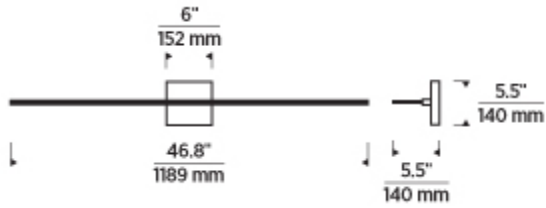

**Span 48 Bath**

Item # 700BCSPANB4B-LED930

Designer: Sean Lavin

**Specifications**

Includes 45.2 watt, 1581 total delivered lumen, 3000K LED module.  
Dimmable with most LED compatible ELV dimmers. 277V compatible  
with 0-10V dimmer. Mounts horizontally or vertically.

Length: 46.8"

Width: 5.5"

Height: 5.5"

**Features**

Dimmable

Available in LED

**Span 48 Bath**

Item # 700BCSPANB4B-LED930

Designer: Sean Lavin

**Ordering Information**

**Finish**

B - Nightshade Black

BR - Plated Brass

**Shape**

B - Direct/Indirect

**Length**