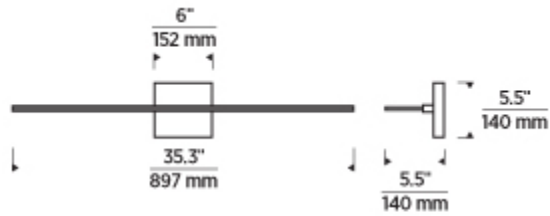

Item # 700BCSPANB3S-LED930-277

Designer: Sean Lavin

Specifications

Includes 34.3 watt, 1275 total delivered lumens, 3000K LED module.
Dimmable with most LED compatible ELV dimmers. 277V compatible with 0-10V dimmer. Mounts horizontally or vertically.

Length: 35.3"

Width: 5.5"

Height: 5.5"

Features

Dimmable

Available in LED

SPEC SHEET

Span 36" Bath Sconce

Item # 700BCSPANB3S-LED930-277

Designer: Sean Lavin

Ordering Information

Finish

C - Chrome
S - Satin Nickel

Shape

A - Direct
B - Direct/Indirect

Length