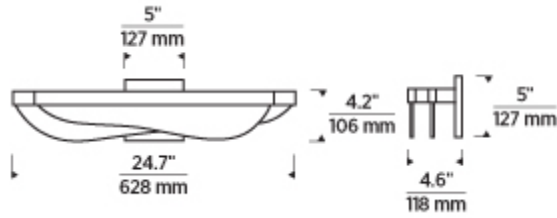

SPEC SHEET

Nyra 25 Bath

Item # 700BCNYR25N-LED930

Designer: Sean Lavin

Ordering Information

Finish

B - Nightshade Black
BR - Plated Brass
N - Polished Nickel

Length

25 - 25.00000"

Lamp Type

-LED930 - INTEGRATED LED 90 CRI 3000K 120V
-LED930-277 - INTEGRATED LED 90 CRI 3000K 277V