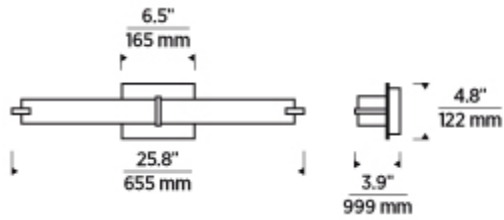

Metro Bath Sconce

Item # 700BCMETZ-LED927

Designer: Sean Lavin

Specifications

LED includes 25 watt, 1149 delivered lumen, 2700K or 3000K LED module. Dimmable with low-voltage electronic or triac dimmer. ADA compliant. May be mounted vertically or horizontally.

Length: 25.8"

Width: 3.9"

Height: 4.8"

Features

ADA Compliant

Available in Compact Fluorescent

Dimmable

Available in LED

California Title 24 Compliant

SPEC SHEET

Metro Bath Sconce

Item # 700BCMETZ-LED927

Designer: Sean Lavin

Ordering Information

Finish

- C - Chrome
- S - Satin Nickel
- Z - Antique Bronze