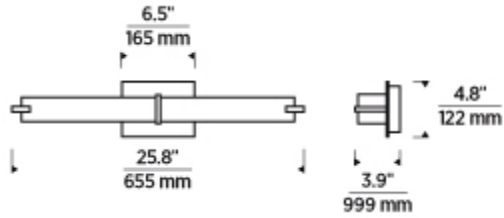

Item # 700BCMETYZ-LED930-277

Designer: Tech Lighting

Specifications

LED includes 25 watt, 1149 delivered lumen, 2700K or 3000K LED module. Dimmable with low-voltage electronic or triac dimmer. ADA compliant. May be mounted vertically or horizontally.

Length: 25.8"

Width: 3.9"

Height: 4.8"

Features

ADA Compliant

Available in Compact Fluorescent

Dimmable

Available in LED

California Title 24 Compliant

SPEC SHEET

Metro Bath Sconce

Item # 700BCMETYZ-LED930-277

Designer: Tech Lighting

Ordering Information

Finish

- C - Chrome
- S - Satin Nickel
- Z - Antique Bronze