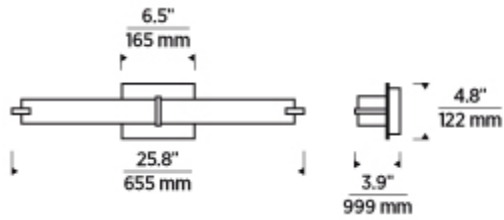

Item # 700BCMETYZ-LED927-277

Designer: Tech Lighting

Specifications

LED includes 25 watt, 1149 delivered lumen, 2700K or 3000K LED module. Dimmable with low-voltage electronic or triac dimmer. ADA compliant. May be mounted vertically or horizontally.

Length: 25.8"

Width: 3.9"

Height: 4.8"

Features

ADA Compliant

Available in Compact Fluorescent

Dimmable

Available in LED

California Title 24 Compliant

SPEC SHEET

Metro Bath Sconce

Item # 700BCMETYZ-LED927-277

Designer: Tech Lighting

Ordering Information

Finish

C - Chrome
S - Satin Nickel
Z - Antique Bronze