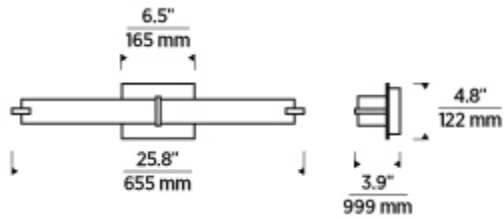

Item # 700BCMETYS-LED930-277

Designer: Tech Lighting

Specifications

LED includes 25 watt, 1149 delivered lumen, 2700K or 3000K LED module. Dimmable with low-voltage electronic or triac dimmer. ADA compliant. May be mounted vertically or horizontally.

Length: 25.8"

Width: 3.9"

Height: 4.8"

Features

ADA Compliant

Available in Compact Fluorescent

Dimmable

Available in LED

California Title 24 Compliant

SPEC SHEET

Metro Bath Sconce

Item # 700BCMETYS-LED930-277

Designer: Tech Lighting

Ordering Information

Finish

C - Chrome
S - Satin Nickel
Z - Antique Bronze