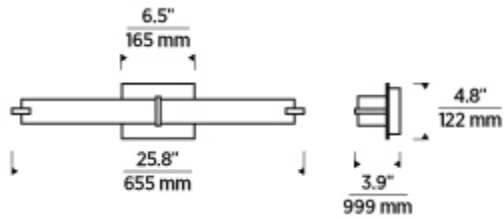

SPEC SHEET

Metro Bath Sconce

Item # 700BCMETYC-LED927

Designer: Sean Lavin

Ordering Information

Finish

C - Chrome
S - Satin Nickel
Z - Antique Bronze

Color

White Glass
Y - White Acrylic

Lamp Type

-LED927 - LED 90 CRI 2700K 120V
-LED930 - LED 90 CRI 3000K 120V