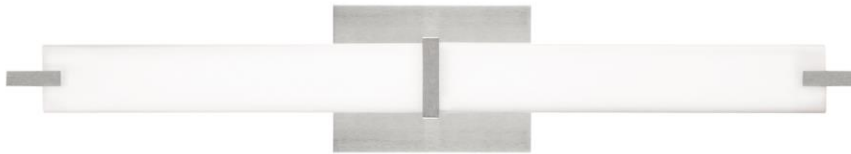

Item # 700BCMETS-LED927

Designer: Tech Lighting

Specifications

Incandescent includes 40 watt, halogen mini-candelabra base lamps. LED includes 25 watt, 1262 delivered lumen, 2700K or 3000K LED module. Incandescent version dimmable with standard incandescent dimmer. LED version dimmable with low-voltage electronic or triac dimmer. ADA compliant. May be mounted vertically or horizontally.

Length: 25.8"

Width: 3.9"

Height: 4.8"

Features

ADA Compliant

Available in Compact Fluorescent

Dimmable

Available in LED

California Title 24 Compliant

SPEC SHEET

Metro Bath Sconce

Item # 700BCMETS-LED927

Designer: Tech Lighting

Ordering Information

Finish

- C - Chrome
- S - Satin Nickel
- Z - Antique Bronze

Color

- White Glass
- Y - White Acrylic

Lamp Type

- LED927 - LED 90 CRI 2700K 120V
- LED927-277 - LED 90 CRI 2700K 277V
- LED930 - LED 90 CRI 3000K 120V
- LED930-277 - LED 90 CRI 3000K 277V