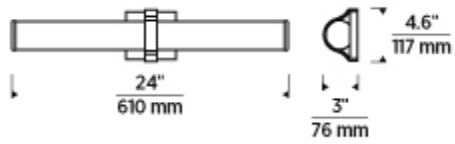

Length: 24"

Width: 3"

Height: 4.6"

Features

ADA Compliant

Dimmable

Available in LED

SPEC SHEET

Lynk 24" Bath Sconce

Item # 700BCLYK24C-LED930

Designer: Tech Lighting

Ordering Information

Finish

C - Chrome
S - Satin Nickel
Z - Bronze

Length

24 - 24.00000"