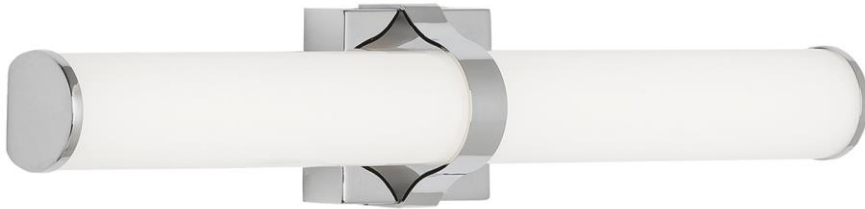

Item # 700BCLYK24C-LED930

Designer: Tech Lighting

Specifications

LED includes 24 watt 1300 lumen 90 CRI 3000K LED module.
Dimmable with a low-voltage electronic dimmer. Mounts vertically or horizontally. ADA compliant.

Length: 24"

Width: 3"

Height: 4.6"

Features

ADA Compliant

Dimmable

Available in LED

SPEC SHEET

Lynk 24" Bath Sconce

Item # 700BCLYK24C-LED930

Designer: Tech Lighting

Ordering Information

Finish

C - Chrome
S - Satin Nickel
Z - Bronze

Length

24 - 24.00000"

Lamp Type

-LED930 - INTEGRATED LED 90 CRI 3000K 120V