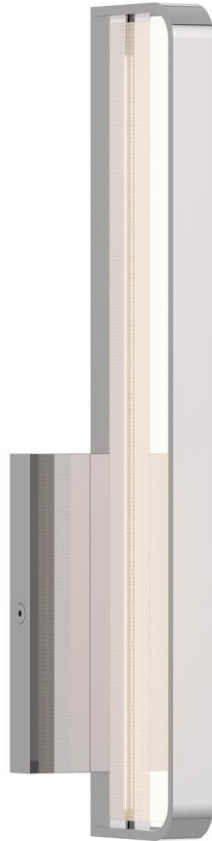

Banda 13" Bath Sconce

Item # 700BCBND13C-LED930

Designer: Sean Lavin

Specifications

Includes 11.7 watt, 652 delivered lumens, 3000K 90 CRI LED module.
120V dimmable with most LED compatible ELV and TRIAC Dimmers.
277V compatible with 0-10V dimmers. ADA compliant. Mounts vertical
or horizontal. 120V or 277V.

Length: 3"

Width: 3.1"

Height: 13"

Features

ADA Compliant

Dimmable

Available in LED

California Title 24 Compliant

SPEC SHEET

Banda 13" Bath Sconce

Item # 700BCBND13C-LED930

Designer: Sean Lavin

Ordering Information

Finish

B - Matte Black

C - Chrome

NB - Natural Brass

Length

13 - 13.00000"

Lamp Type

-LED930 - INTEGRATED LED 90 CRI 3000K 120V