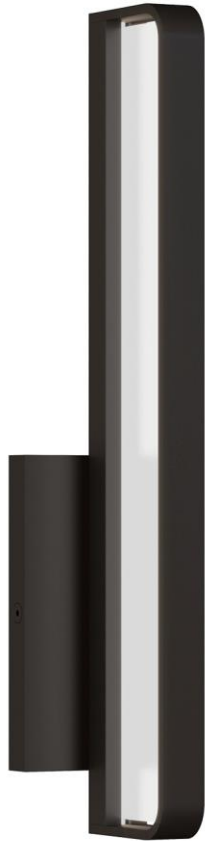

Item # 700BCBND13B-LED930-277

Designer: Sean Lavin

Specifications

Includes 11.7 watt, 652 delivered lumens, 3000K 90 CRI LED module. 120V dimmable with most LED compatible ELV and TRIAC Dimmers. 277V compatible with 0-10V dimmers. ADA compliant. Mounts vertical or horizontal. 120V or 277V.

Length: 3"

Width: 3.1"

Height: 13"

Features

ADA Compliant

Dimmable

Available in LED

California Title 24 Compliant

Banda 13 Wall/Bath

Item # 700BCBND13B-LED930-277

Designer: Sean Lavin

Ordering Information

Finish

B - Matte Black

C - Chrome

NB - Natural Brass

Length

13 - 13.00000"

Lamp Type

-LED930-277 - INTEGRATED LED 90 CRI 3000K 277V