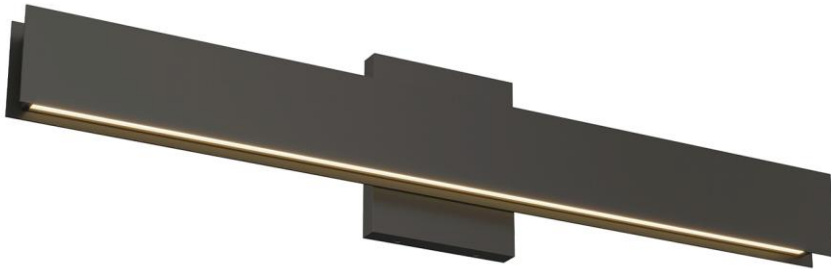

Item # 700BCBAU24B-LED930

Designer: Sean Lavin

**Specifications**

Includes 120 volt 12.2 watt, 295 delivered lumens, 3000K LED module.  
120V dimmable with most LED compatible ELV and TRIAC dimmers.  
277V compatible with 0-10V dimmers. Mounts horizontally or vertically.  
ADA compliant.

Length: 24"

Width: 1.8"

Height: 5"

**Features**

ADA Compliant

Dimmable

Available in LED

## Bau 24" Bath Sconce

Item # 700BCBAU24B-LED930

Designer: Sean Lavin