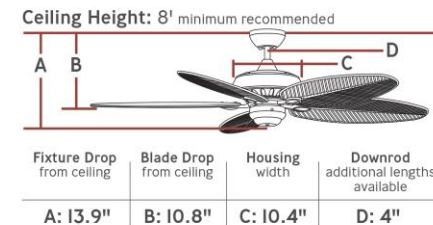

Available Finishes

BK - Matte Black Housing With Black ABS Blades

RB - Roman Bronze Housing With American Walnut ABS w/Grain Blades

WH - White Housing With White ABS w/Grain Blades