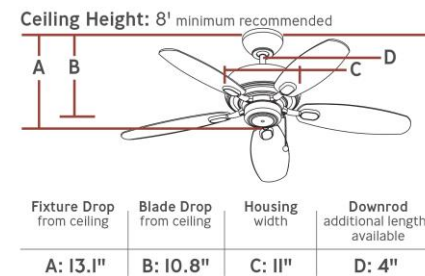

Available Finishes

AGP - Aged Pewter Housing With Light Grey Weathered Oak Blades

BS - Brushed Steel Housing With Silver Blades

RB - Roman Bronze Housing With Bronze Blades

RZW - Matte White Housing With Matte White Blades