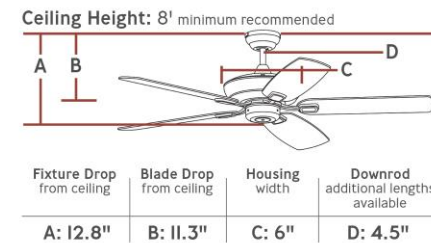

Available Finishes

AGP - Aged Pewter Housing With Light Grey Weathered Oak Blades

BS - Brushed Steel Housing With Silver Blades

MBK - Midnight Black Housing With Midnight Black Blades

MBK - Midnight Black Housing With Midnight Black Blades with Light Kit

RB - Roman Bronze Housing With Bronze Blades

RZW - Matte White Housing With Matte White Blades